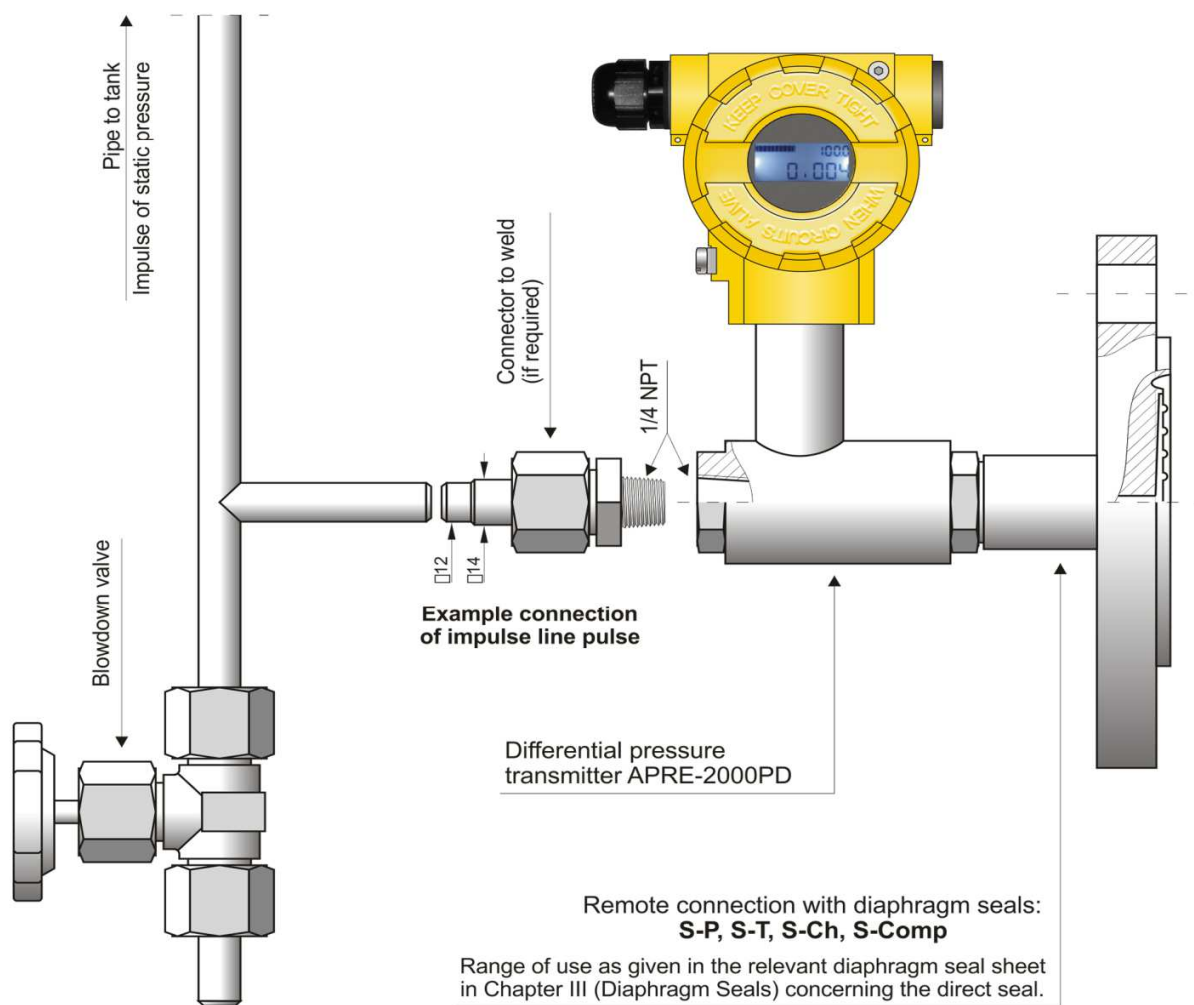

Smart differential pressure transmitters with direct diaphragm seals

Ordering procedure

Differential pressure transmitter:

**APRE-2000PD, APRE-2000PZ,
APR-2000ALE, APR-2000ALW** /

Special versions
– according to the transmitter sheets

Nominal measuring range

Start of set range – in relation to 4 mA output

End of set range – in relation to 20 mA output

Diaphragm seal according to the diaphragm seals sheets